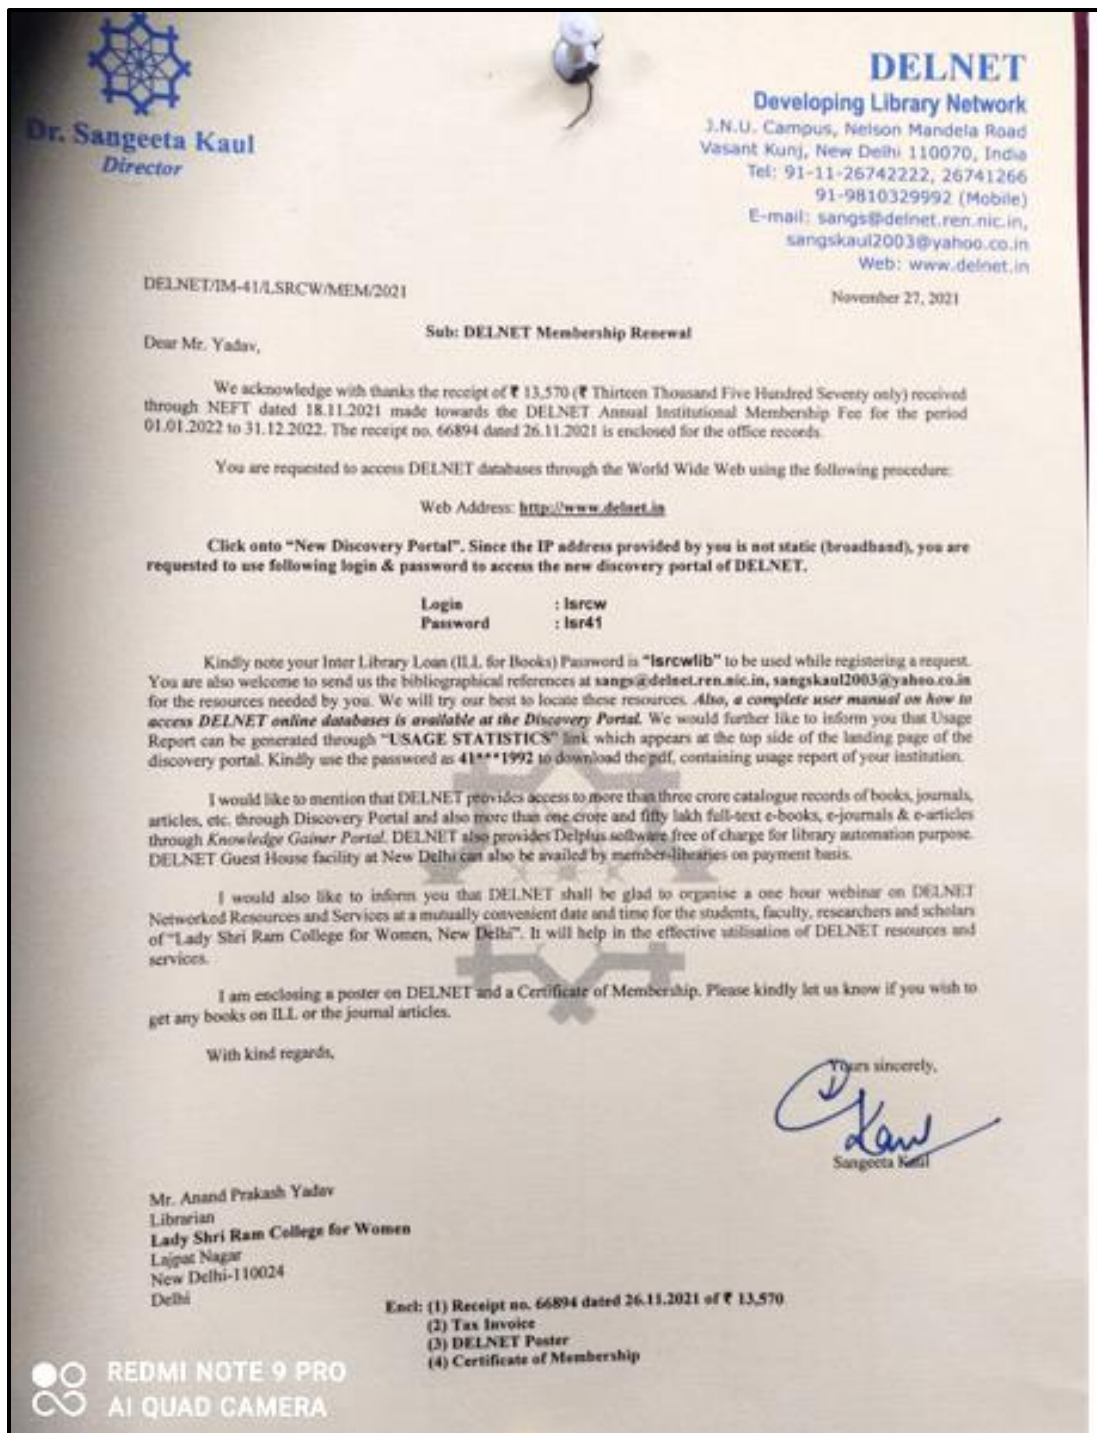

Access to DEL-NET and its license